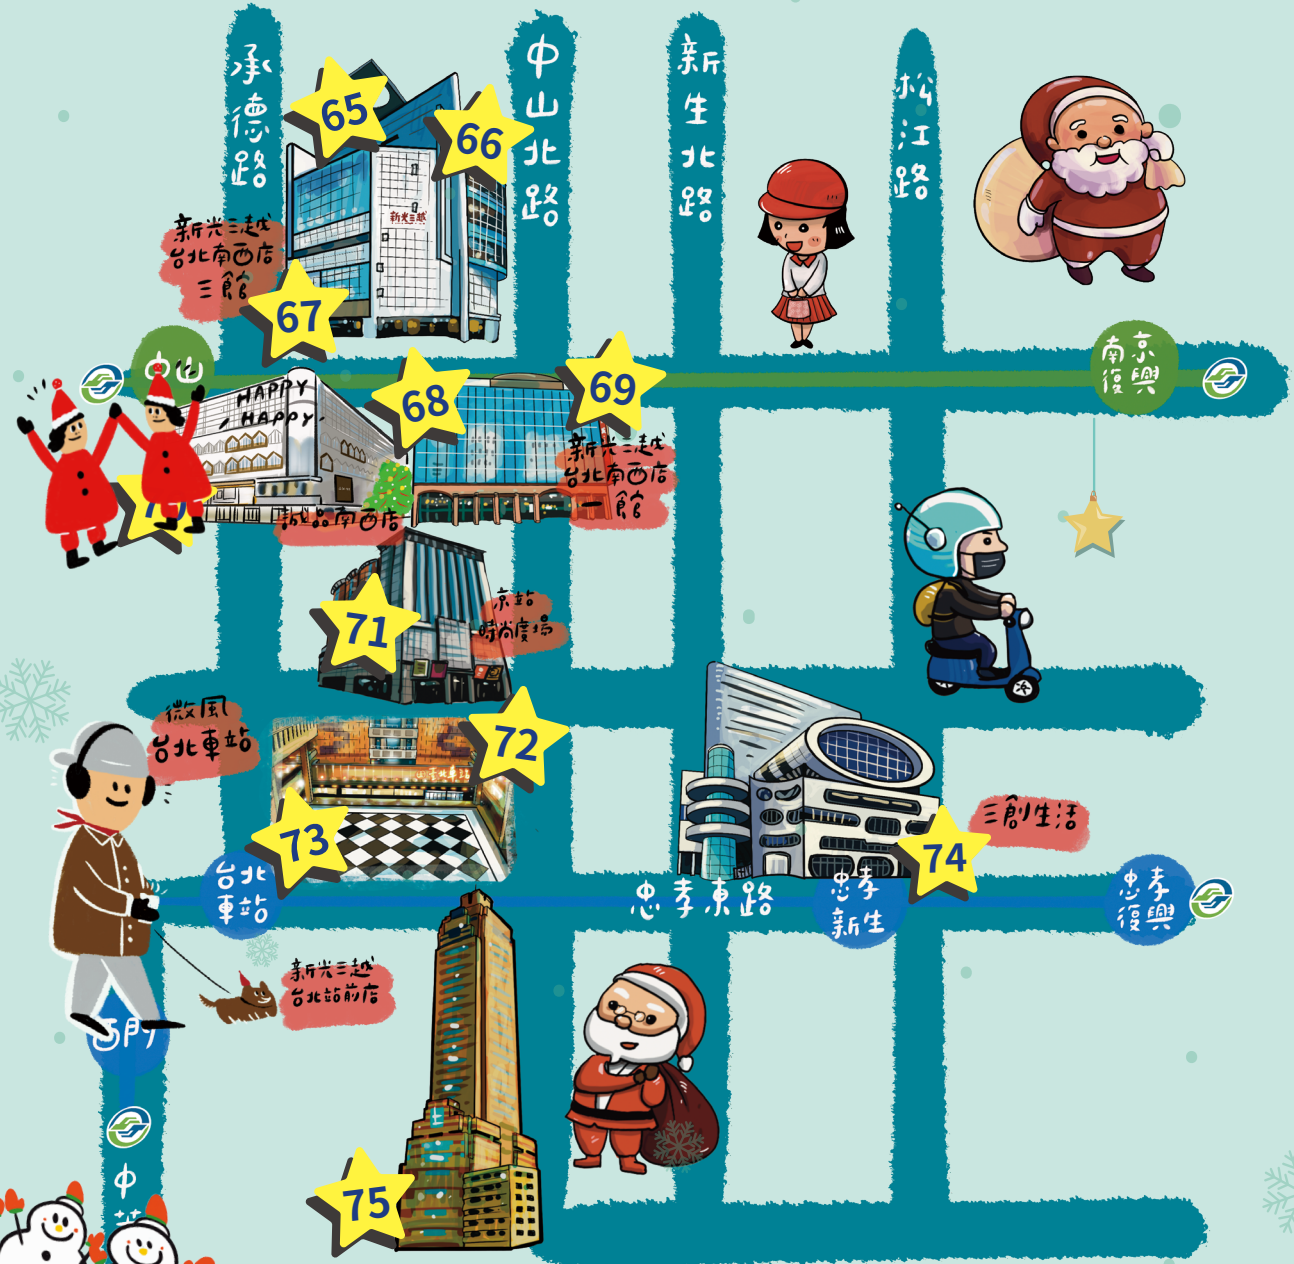

Eslite Spectrum Nanxi  
2023.09.15~2024.03.31

**Embracing ☆ the Future 71**

Eslite Spectrum Nanxi  
2023.09.15~2024.03.31

**Radiant Starlights 72**

Breeze Center Outside of 1F  
2023.11.30~2024.02.24

**Love Without Limits! 73**

Breeze Taipei Main Station 1F  
2023.11.10~2024.01.10

Other Areas

For detailed event schedule, content, and instructions, please visit the official website of '2023taipeixmas'!

**Snowy Paradise 77**

Shin Kong Mitsukoshi Taipei Tianmu Store Building 1 1F | 2023.10.07~2024.01.01